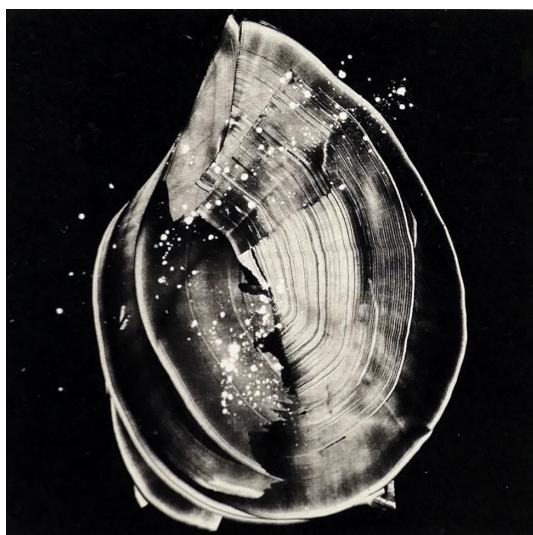

CV

Sanni Vanttaja

sanni.jasmiina@gmail.com

www.sannivanttaja.com

instagram: ssanni_v

Education

2016- 2019 Master of Arts
Fine Art Education
University of Lapland

2014- 2016 Bachelor of Arts
Fine Art Education
University of Lapland

Memberships:

The Association of Finnish Printmakers
Helsinki Artists' Association